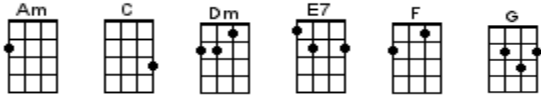

Wellerman (Soon May The Wellerman Come)

Traditional New Zealand folk song c. 1860-70 (as recorded by The Longest Johns 2018)

Key C Time 4/4 Strum pattern D Du Du Du

INTRO: / 1 2 / 1 2 / [Am] / [Am] – (Solo talk through this first verse)

There [Am!] once was a ship that put to [Am!] sea.

And the [Dm!] name of the ship was the [Am!] Billy o' Tea.

The [Am!] winds blew hard, her bow dipped down, [E7!] Blow, my bully boys, [Am] blow, huh!

CHORUS:-